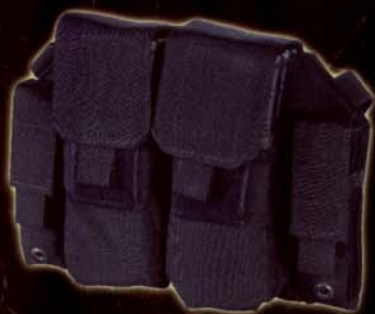

- Flap can be secured via a Velcro® patch or tied underneath the bag
- Main compartment with PALS webbing and divider pocket
- Front accessory compartment with rapidly deployable cover
- Three sided zipper surrounding this front attachment section
- Pull tabs on top side of flap for rapid deployment
- Adjustable lash straps on bottom of pack
- Hidden pistol compartment on the back
- General purpose pouch on each end

Colors: Black, Khaki, Ranger Green, and Grey

MSRP: \$163.78

EE-MS-LE

POLICE OFFICERS EQUIPMENT BAG

The Police Officers Equipment Bag is designed for the Patrol Officer who needs easy and ready access to a variety of commonly utilized equipment. A variety of pockets allow the end user to carry needed items such as the citation books, maps, pens, gloves, spare ammunition, etc.

- Made of wear resistant #1000 denier Cordura® nylon
- Flashlight holder, double cuff pouch, double mag pouch, water bottle holder

Colors: Black, Ranger Green

MSRP: \$203.20

POEB-LE

PATROL BANDOLEER

Our Patrol Bandoleer gives the responding officer an added advantage to handle rapidly changing events such as active shooter response. The Patrol Bandoleer allows the end user instant access to things such as spare ammunition, a flashlight, and a multi-tool. It is rapidly deployable from the vehicle and quickly secured to the end user via a shoulder strap, which features a quick release buckle.

- Carries four M4/ M16 magazines and two pistol magazines
- Can be worn on either side of the body
- Belt loop for a more secured carrying position

Colors: Black, Khaki, Olive Drab, and Ranger Green

MSRP: \$41.25