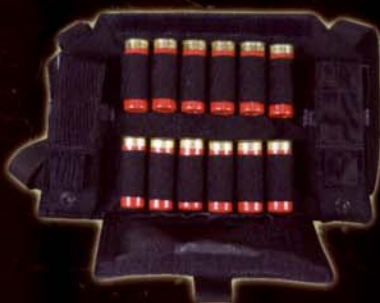

SHOTGUN PATROL BANDOLEER

Eagle's Shotgun Patrol Bandoleer allows the first responder to active shooter situations quick access to two pistol magazines and twelve shotgun rounds. The rounds are secured by individual elastic loops. The perfect solution for a responding officer to quickly grab spare ammunition while deploying the long gun.

- Can be worn on either side of the body
- Fully adjustable strap, one size fits all
- Accommodates 2-3/4" or 3" shells
- Belt loop for a more secured carrying position

Colors: Black, Khaki, Olive Drab, and Range Green

MSRP: $41.25

PB12SGS-M9/2-LE