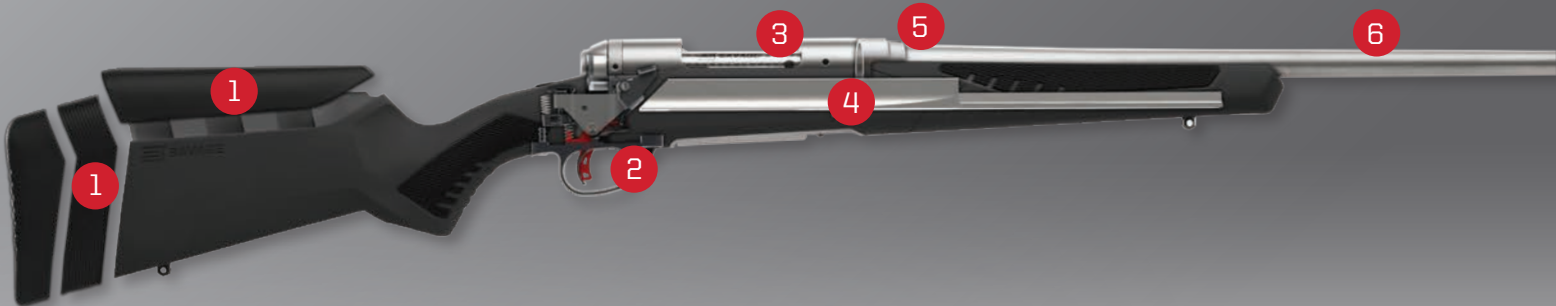

NEW STEVENS RIFLES

SCAN
HERE

STEVENS 334 RIFLE

Where value and performance meet, is where the Stevens Model 334 bolt action rifle excels. The rifle features a 2 stage adjustable trigger and a 60-degree bolt lift to allow faster loading on follow-up shots. The barrel is free-floating and button rifled for consistent accuracy. Offered in three popular calibers, the Stevens Model 334 is available in a Turkish Walnut stock option with a silver bolt or a black synthetic stock with a matte black action to match.

- 3-Position Safety
- 2 Stage Adjustable Trigger
- 60 Degree Bolt Lift with 3-Locking Lugs
- Ergonomic Stock and Recoil Pad
- Matte Black Synthetic Stock or Turkish Walnut Stock Options
- 3-Round Detachable Box Magazine
- Matte Black Carbon Steel Receiver with Integrated Recoil Lug
- Drilled & Tapped Receiver (Savage M110 Spacing) with Steel MIL-STD 1913 Picatinny Rail
- Free-floating, Button Rifled, Carbon Steel Barrel with 11° Target Crown
- 2-Sling Swivel Studs

// 334 SYNTHETIC

// 334 WALNUT

SAVAGE INNOVATION

1. ACCUFIT™

We all know proper fit of a rifle is key to repeatable accuracy. The Savage AccuFit system allows for easy adjustment to length of pull and comb riser height. Five different comb risers allow you to set the perfect height for your size, optic height and shooting preference. Four stock inserts ensure the proper length of pull so the firearm truly fits you.